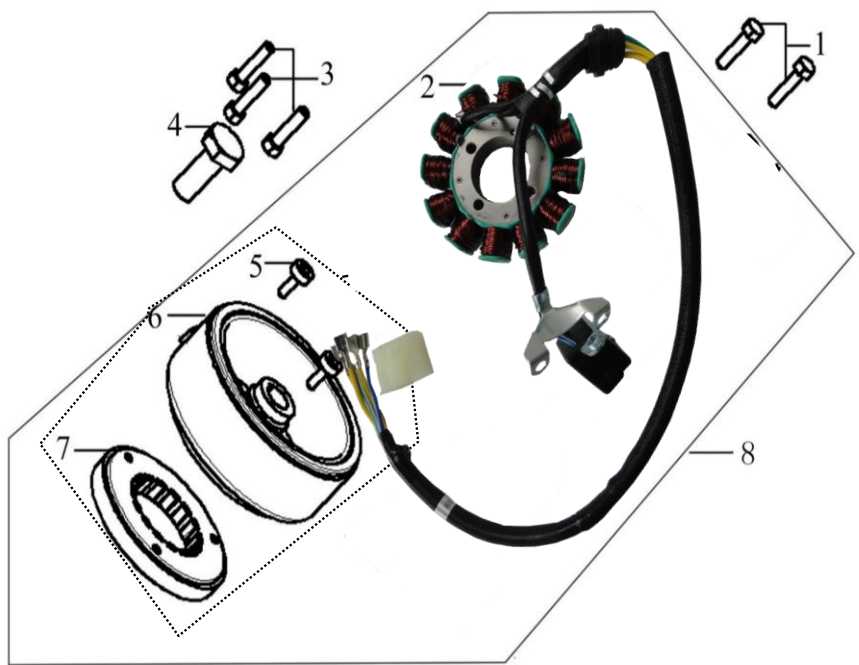

### GEN - 12

Picture

Number

Part No

Description

Quantity

Price

1	CR5-12-01	BOLT,HEXAGON FLANGE M5*16	2	¥100
2	GEN-12-02	STATOR COMP.	1	¥7,600
3	CR5-12-03	BOLT,HEXAGON FLANGE M5*30	3	¥100
4	CR5-12-04	BOLT,HEXAGON FLANGE M10*35	1	¥100
5	CR5-12-05	SCREW,HEXAGON SOCKET	3	¥100
6	GEN-12-06	ROTOR COMP.	1	¥8,500
7	CR5/200-12-07	BODY ASSY.,STARTING CLUTCH	1	¥3,300
8	GEN-12-08	GENERATOR ASSY.	1	¥17,000

**MAIN CABLE, ELECTRICAL**

**GEN - 20**

**Picture**

**Number**

**Part No**

**Description**

**Quantity**

**Price**