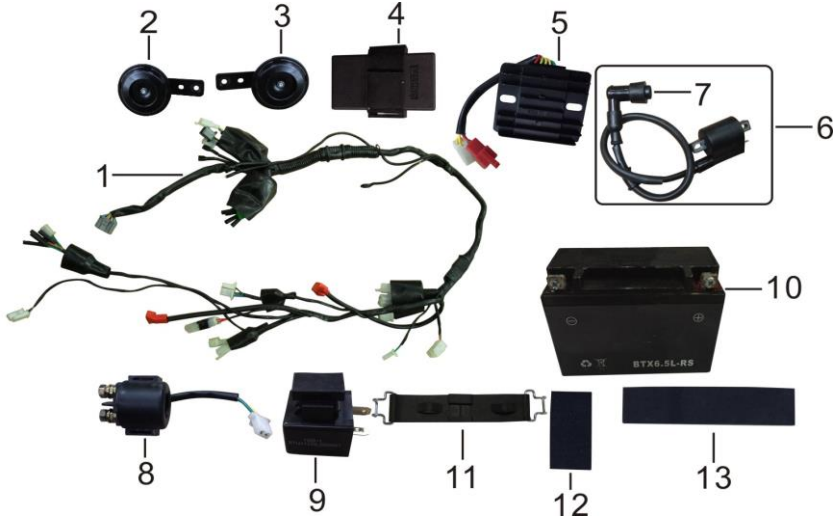

### GEN - 12

Picture

Number

Part No

Description

Quantity

Price

1	CR5-12-01	BOLT,HEXAGON FLANGE M5*16	2	¥100
2	GEN-12-02	STATOR COMP.	1	¥7,600
3	CR5-12-03	BOLT,HEXAGON FLANGE M5*30	3	¥100
4	CR5-12-04	BOLT,HEXAGON FLANGE M10*35	1	¥100
5	CR5-12-05	SCREW,HEXAGON SOCKET	3	¥100
6	GEN-12-06	ROTOR COMP.	1	¥8,500
7	CR5/200-12-07	BODY ASSY.,STARTING CLUTCH	1	¥3,300
8	GEN-12-08	GENERATOR ASSY.	1	¥17,000

**MAIN CABLE, ELECTRICAL**

**GEN - 20**

**Picture**

**Number**

**Part No**

**Description**

**Quantity**

**Price**

1	GEN-20-01-TH	HARNESS,WIRE	1	¥7,500
2	GEN-20-02-TH	ALTHORN , LH	1	¥900
3	GEN-20-03-TH	SACKBUT ,RH	1	¥900
4	GEN-20-04	UNIT ASSY.,C.D.I.	1	¥2,000
5	GEN-20-05	RECTIFIER REGULATE ASSY.	1	¥2,900
6	GEN-20-06	IGNITION COIL	1	¥1,200
7	GEN-20-07	CAP,SPARK PLUG	1	¥600
8	GEN-20-08	START RELAY	1	¥1,200
9	GEN-20-09	FLASHER	1	¥1,000
10	GEN-20-10-TH	BATTERY ASSY.	1	¥8,600
11	GEN-20-11	BAND,BATTERY	1	¥500
12	GEN-20-12	BATTERY GASKET 20x40x3	1	¥100
13	GEN-20-13	BATTERY GASKET 20x85x3	1	¥100