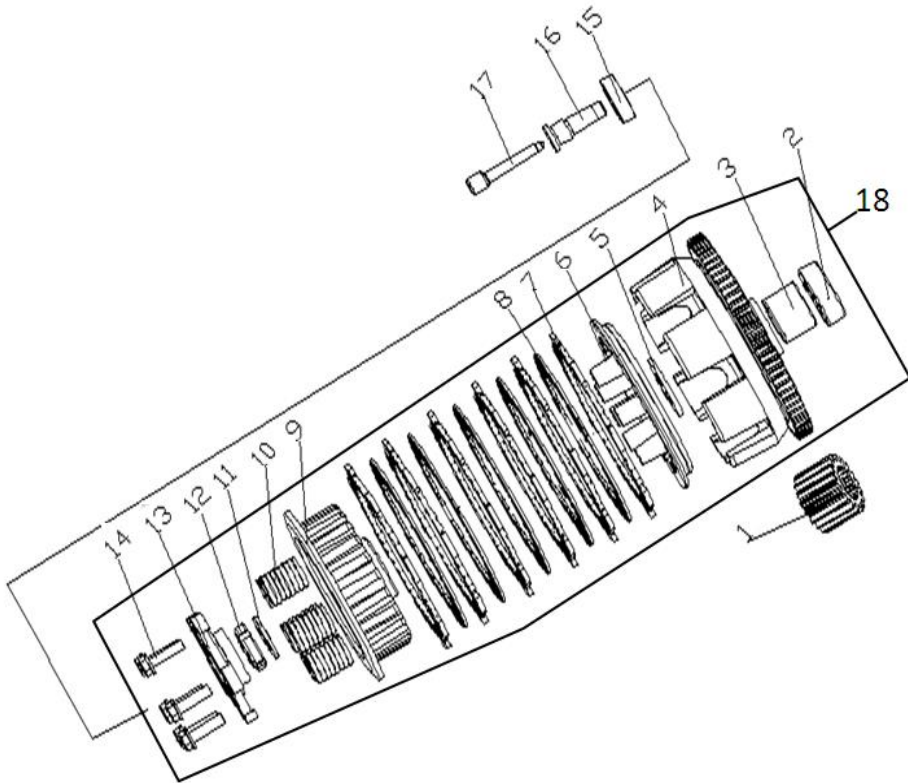

**SPEED CONTROL MECHANISM ASSY**

**GEN - 08**

Picture	Number	Part No	Description	Quantity	Price
	1	CR5-08-01	FORK,GEAR SHIFT	1	¥1,400
	2	CR5-08-02	FORK,GEAR SHIFT	1	¥1,400
	3	CR5-08-03	FORK,GEAR SHIFT	1	¥1,400
	4	CR5-08-04	SHAFT,SHIFT FORK GUIDE	1	¥900
	5	CR5-08-05	DRUM COMP.,GEAR SHIFT	1	¥4,400
	6	CR5-08-06	PLATE,DRUM STOPPER	1	¥700
	7	CR5-08-07	CHECK PLATE ASSY.	1	¥300
	8	CR5-08-08	SPRING,TORSIONAL	1	¥200
	13	CR5-08-13	BOLT,HEXAGON M6*25	1	¥100
	15	CR5-08-13	BOLT,HEXAGON M6*25	1	¥100
	18	CR5-08-18	PIN,DOWEL	1	¥100
	19	CR5-08-19	ARM COMP.,GEAR CHANGE	1	¥2,800
	20	CR5-08-20	DRUM COMP.,GEAR SHIFT	1	¥9,000
	21	CR5-08-21	SPRING,COMPRESSION	1	¥100
	22	CR5-08-22	SHIFT CONTACT,GEAR INDICATOR SWITCH	1	¥100

**CLUTCH ASSY**

**GEN - 09**

**Picture**

**Number**

**Part No**

**Description**

**Quantity**

**Price**

1	CR5/200-09-01	GEAR,PRIMARY DRIVING	1	¥1,600
2	380822854-0001	COLLAR	1	¥200
3	380822855-0001	COLLAR	1	¥200
4	CR5/200-09-04	OUTER COMP.,CLUTCH	1	¥5,000
5	380500001-0001	WASHER,SPLINE	1	¥100
6	CR5/200-09-06	PLATE,CLUTCH PRESSURE	1	¥1,100
7	190430001-0001	DISK,CLUTCH FRICTION	6	¥700
8	CR5-09-08	PLATE,CLUTCH	5	¥400
9	CR5/200-09-09	CENTER COMP.,CLUTCH	1	¥1,500
10	CR5-09-10	SPRING,CLUTCH	6	¥300
11	CR5-09-11	WASHER,SAUCER	1	¥100
12	CR5-09-12	NUT,ROUND	1	¥100
13	CR5/200-09-13	PLATE,CLUTCH LIFTER	1	¥700
14	CR5-09-14	BOLT,HEXAGON FLANGE	6	¥100
15	CR5-09-15	BEARING	1	¥700
16	CR5-09-16	PUSH ROD	1	¥200
17	CR5-09-17	EJECT-ROD	1	¥200
18	CR5/200-09-18	CLUTCH KIT	1	¥16,000